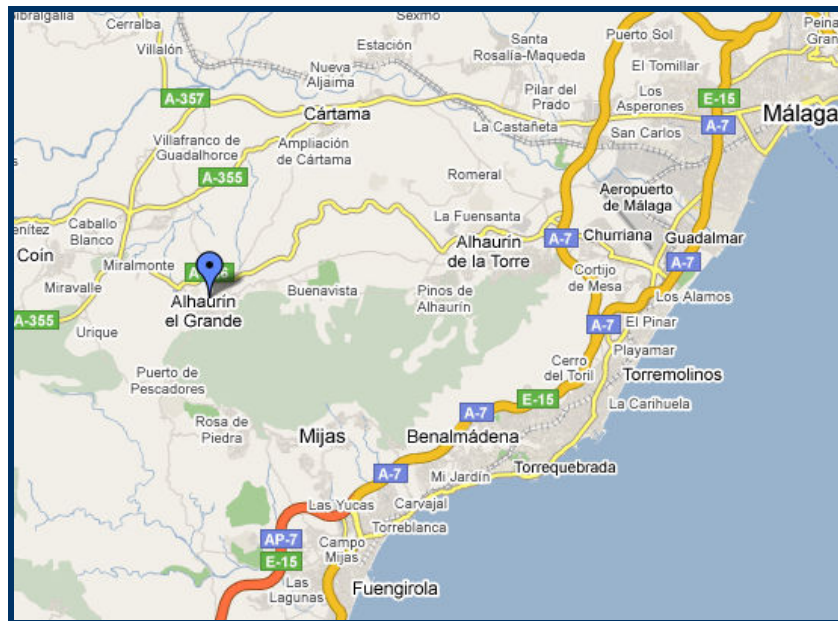

# CASA *de* ORANGE

map of the region

detail of Alhaurin el Grande

### **From the airport or Malaga:**

Head in the direction of Torremolinos. Once on the highway, take the first junction (keep driving on the right because there are no signs that mention this junction). After passing a blue pedestrians bridge, turn right. From here of you can follow the signs to Alhaurin de la Torre. After passing this long village, Alhaurin el Grande will be indicated on the signs.

In Alhaurin el Grande you will pass two roundabouts (the second one has a big cross in the middle). Follow the road until the end, then turn right, there is no other possibility. In front of the church the road turns left, follow this road. After a few hundred meters you'll see a bank "Unicaja" on your right; about fifty meters further you have to turn right into a very, very small street you hardly can see. On your left hand there is a mirror to see if traffic is coming out of this small road, The road is called Calle Ollerias. Follow this street down, on one point the road seems to turn right but follow the road down on the left until the end, turn left here and you will find Casa de Orange after 20 meters.

### **From Coin:**

If you come from Marbella or Ronda you approach our village from the direction of Coin. Around Coin our village is indicated on the signs so you can follow the signs to Alhaurin el Grande. Once you approach our village pass the first roundabout straight ahead. After one kilometre you'll see a San Miquel beer depot on your left. You have to turn left into the road just in front of this depot. Now you are in our street: follow this narrow street and you will find Casa the Orange almost at the end of this street on your left.